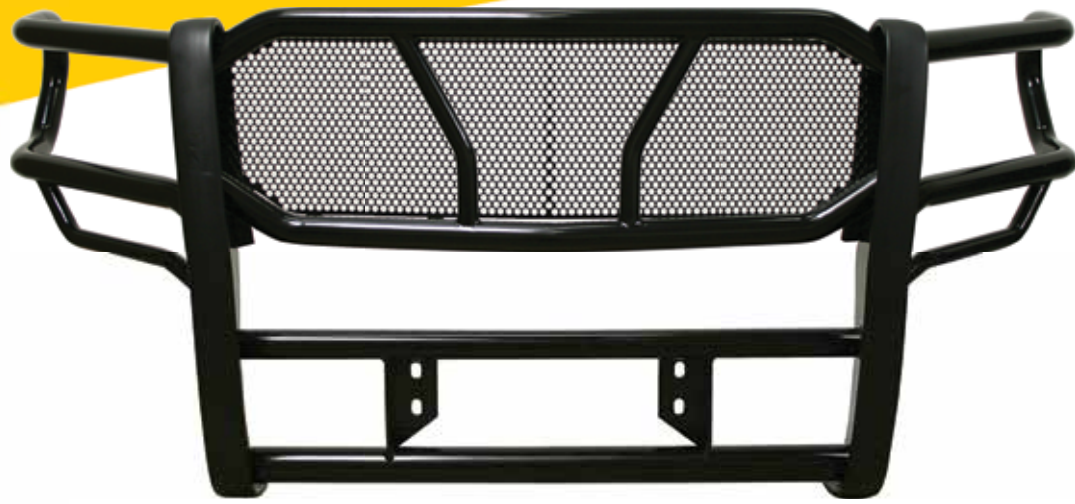

PRO TEXX HEAVY DUTY GRILLE GUARDS*

Pro Texx's heavy duty grille guard for full-sized trucks and SUVs features a full 2" tubular design and full mesh center grille for maximum protection. Available in black powder coat finish.

- 2"-diameter tube
- 1-piece welded uprights
- 2" wraparound wings
- Custom designed for each vehicle application