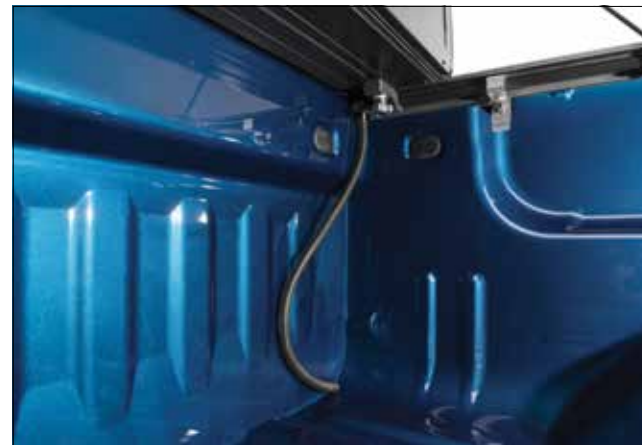

HARD FOLD - FLUSH MOUNT TRUCK BED COVERS

- Dual action tailgate seal for easy operation
- Aluminum top skin panel for ultimate protection
- 3 secure driving positions with 100% bed access
- Low-profile design with UV protective black finish

RETRACTABLE TRUCK BED COVERS

- Flush mounted canister
- Durable, matte finish, powder coated appearance
- 3 customizable locking positions
- Glides on 4 sealed roller bearings to prevent binding