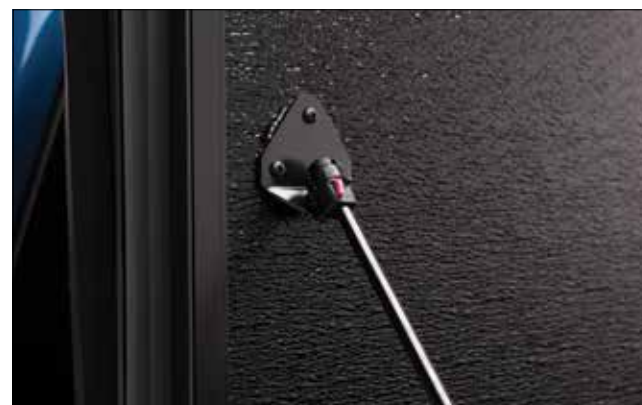

HARD FOLD - FLUSH MOUNT TRUCK BED COVERS

- Dual action tailgate seal for easy operation
- Aluminum top skin panel for ultimate protection
- 3 secure driving positions with 100% bed access
- Low-profile design with UV protective black finish

RETRACTABLE TRUCK BED COVERS

- Flush mounted canister
- Durable, matte finish, powder coated appearance
- 3 customizable locking positions
- Glides on 4 sealed roller bearings to prevent binding